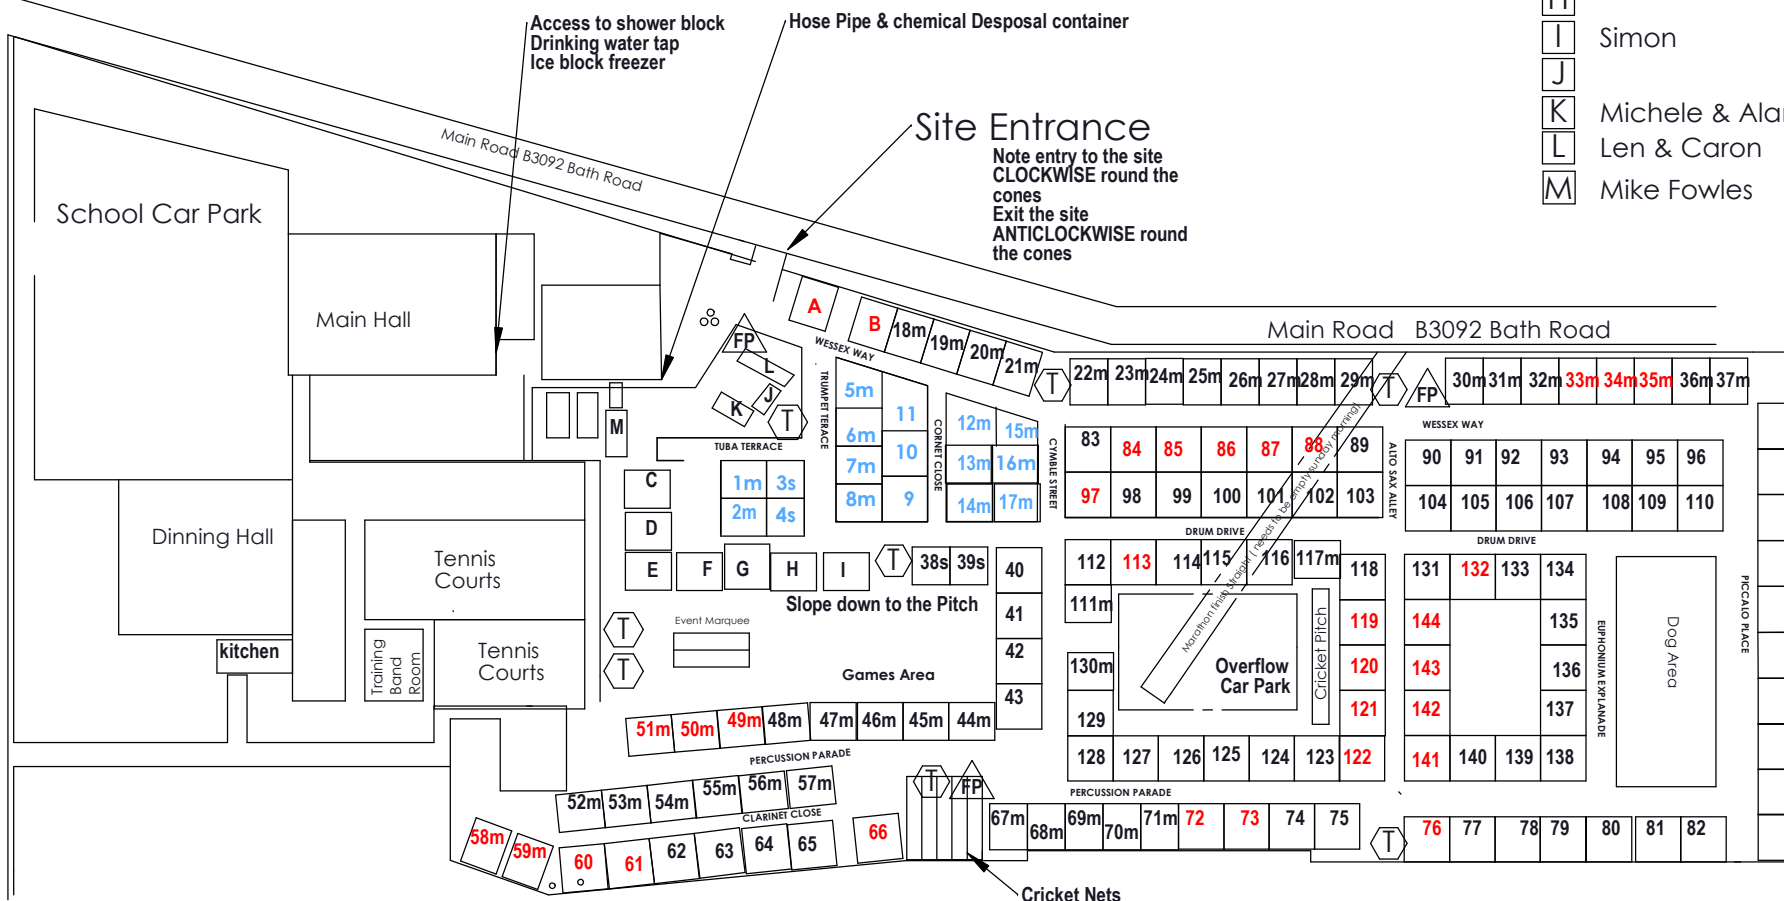

Pitches are 3 sizes depending on the location. Caravan plus car or tent plus a car

- 21s small 10m x 10m
- 21m medium 12m x 10m
- 21 Large 12m x 12m

- Staff Sites (blue) 21s
- Booked Sites (Red) 21s
- Available Sites (Black) 21s

Wessex Band Summer School
 Sturminster Newton High School
 Bath Road
 Sturminster Newton
 Dorset DT10 1DT

Site Opens Saturday 25th July 2020 at 10 am
 Site Closes Sunday 2nd August 2020 at 12 noon

- A John Cotton
- B Dave Stanley
- C Dick & Jackie
- D Campsite office
- E Becky
- F
- G Gema
- H
- I Simon
- J
- K Michele & Alan
- L Len & Caron
- M Mike Fowles

- FP Fire Point
- T Toilet Cubical

Wessex Band Summer School camping field 2020

Updated 13th March 2020