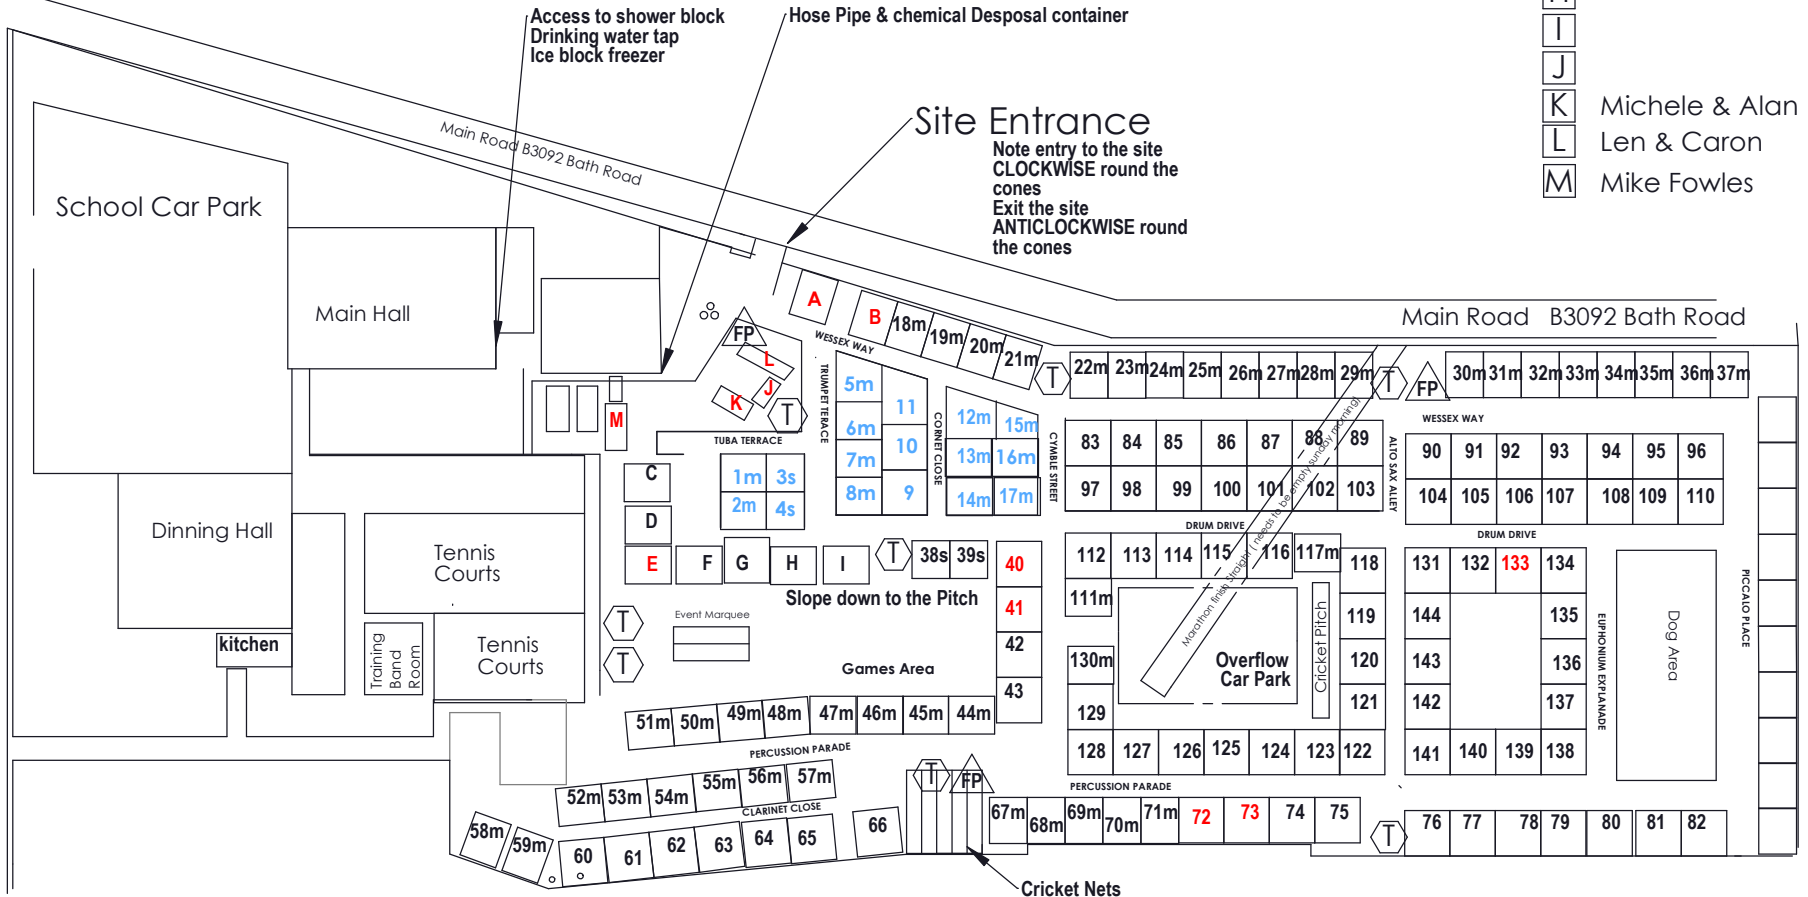

Pitches are 3 sizes depending on the location. Caravan plus car or tent plus a car

- 21s** small 10m x 10m
- 21m** medium 12m x 10m
- 21** Large 12m x 12m

- Staff Sites (blue)** **21s**
- Booked Sites (Red)** **21s**
- Available Sites (Black)** **21s**

Wessex Band Summer School
 Sturminster Newton High School
 Bath Road
 Sturminster Newton
 Dorset DT10 1DT

Site Opens Saturday 30th July 2022 at 10 am
 Site Closes Sunday 7th August 2022 at 12 noon

- A** John Cotton
- B** Dave Stanley
- C** Dick & Jackie
- D** Campsite office
- E** Becky
- F**
- G**
- H**
- I**
- J**
- K** Michele & Alan
- L** Len & Caron
- M** Mike Fowles

- FP** Fire Point
- T** Toilet Cubical

Wessex Band Summer School camping field 2022

Updated 11th Jan 2022